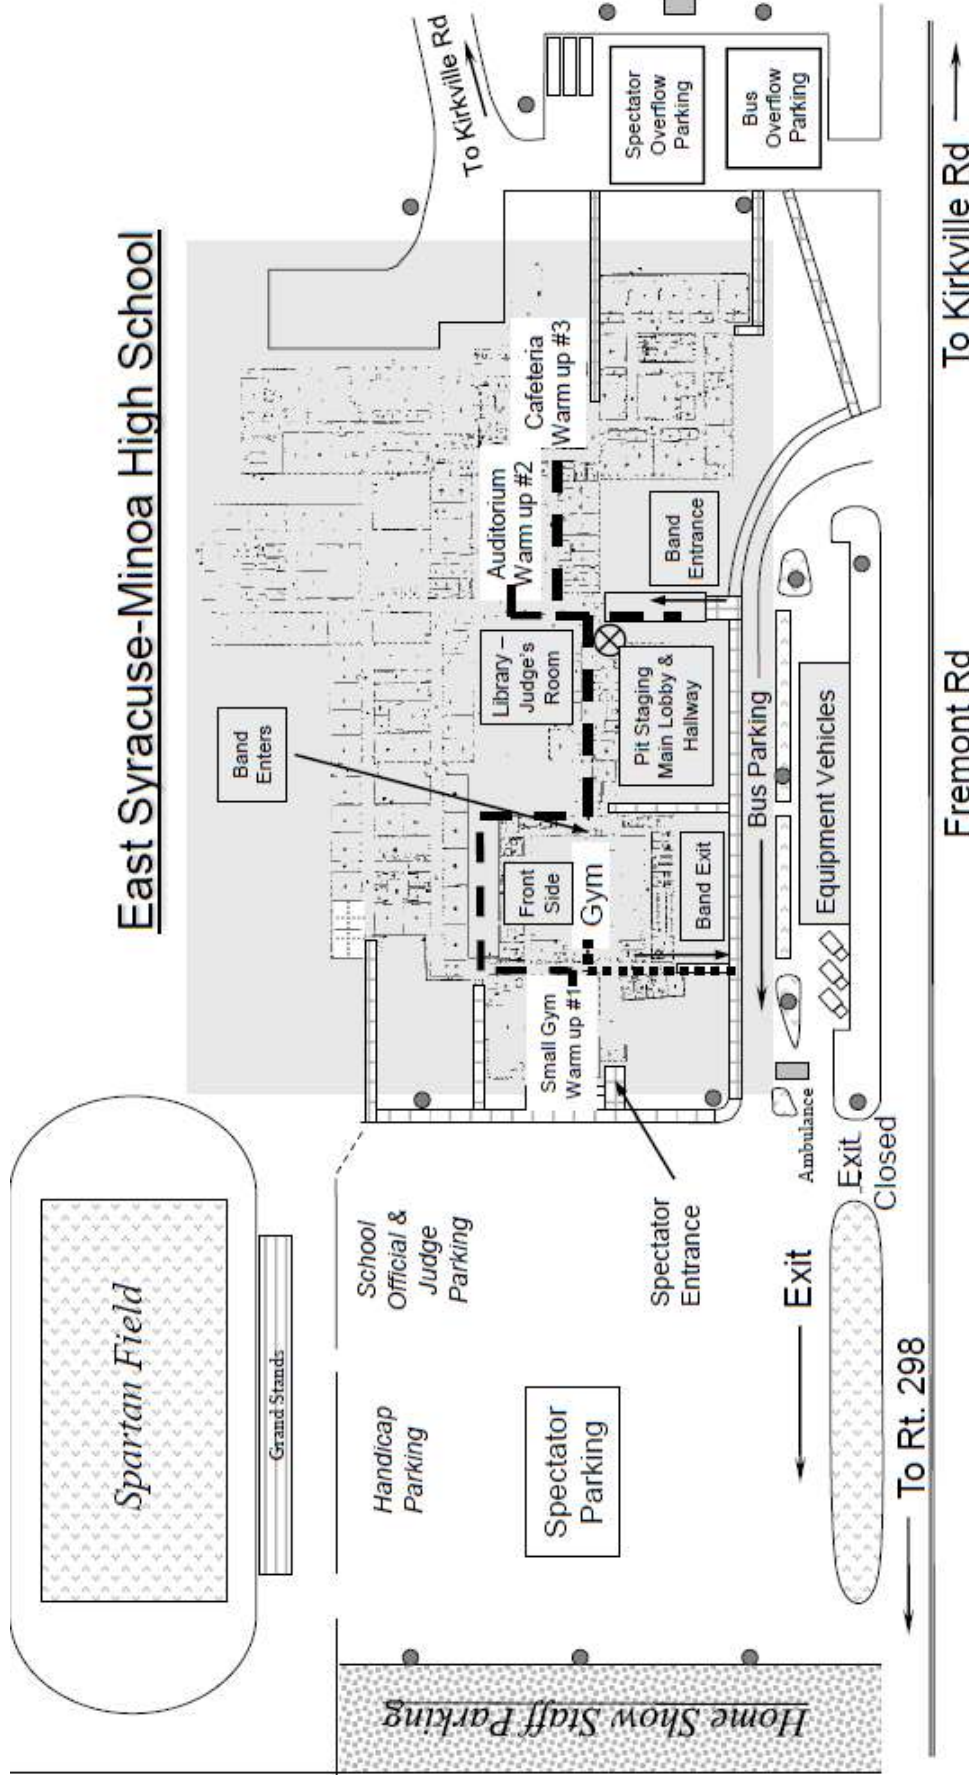

East Syracuse-Minoa High School

North →

- ⊗ Hospitality
- ..... Exit
- - - Enter

→ To Rt. 298

Fremont Rd →

→ To Kirkville Rd