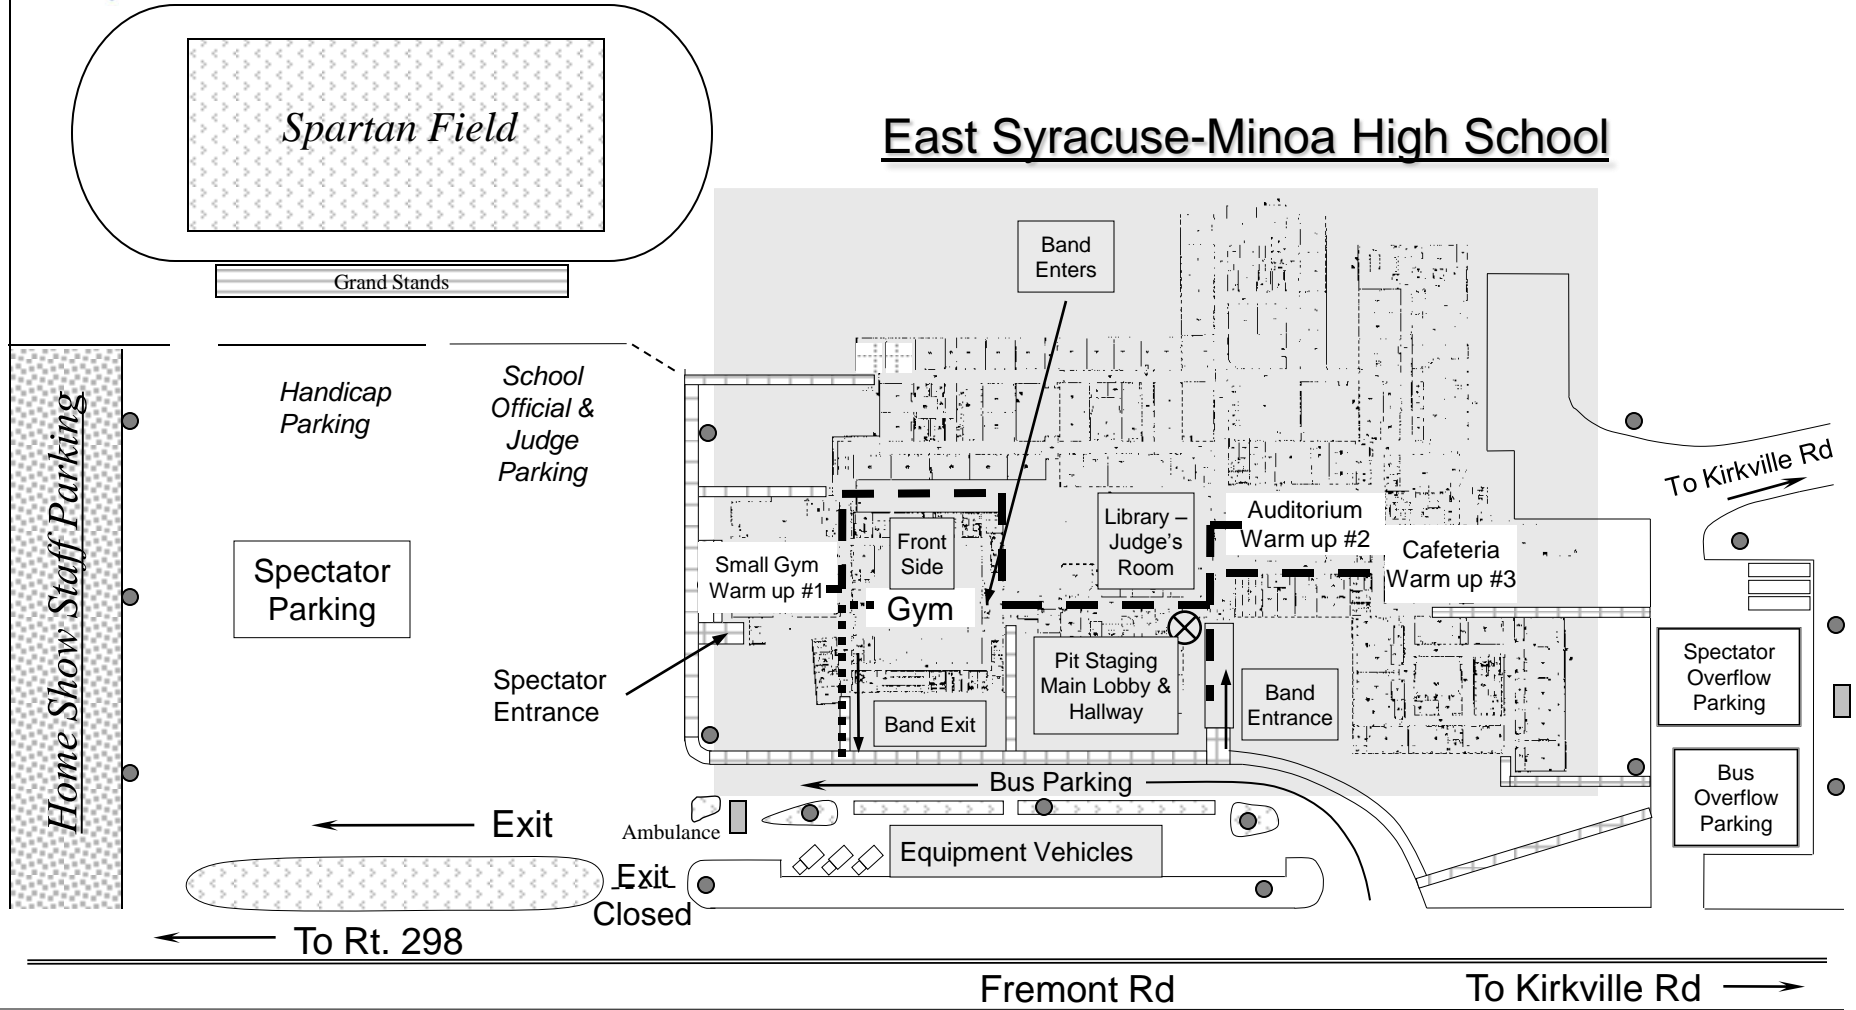

Spartan Spectacular

Indoor show – Rain Plan

East Syracuse-Minoa High School

North ←

⊗ Hospitality

----- Exit

— — — — — Enter