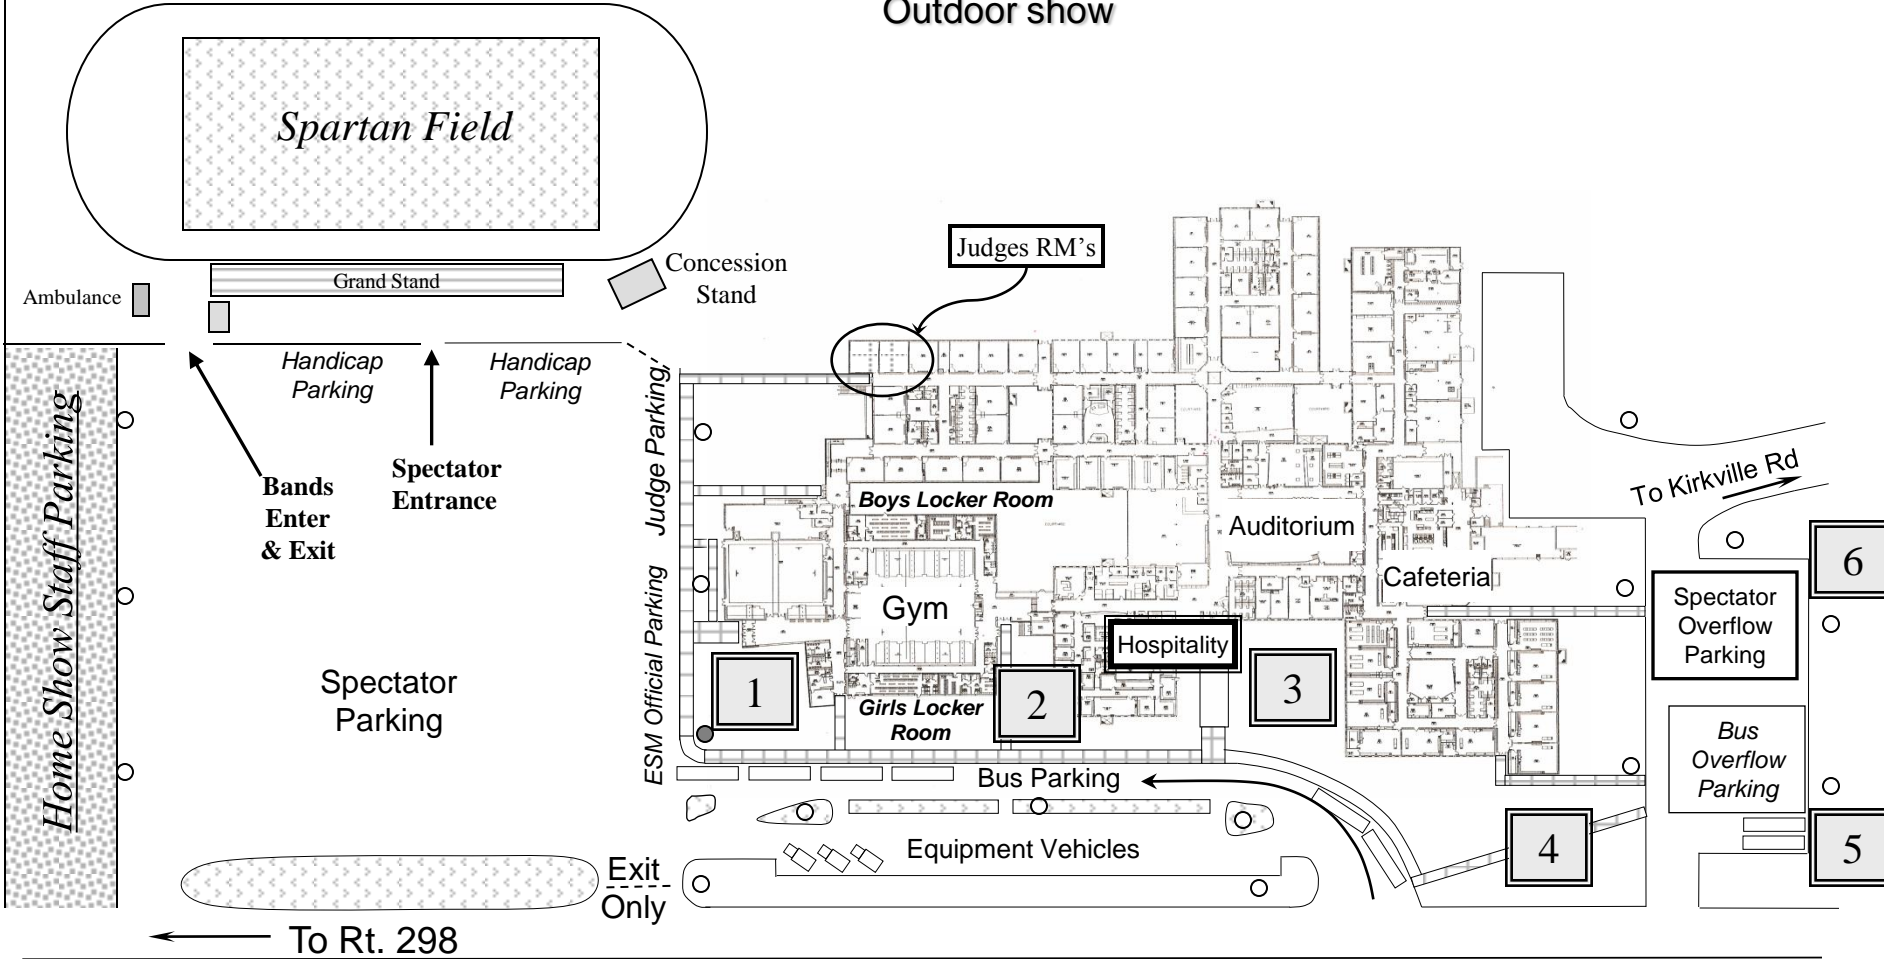

# ESM Fall Spartan Spectacular

East Syracuse Minoa High School  
Outdoor show

North ←

○ Light Poles

# Warm-up Areas